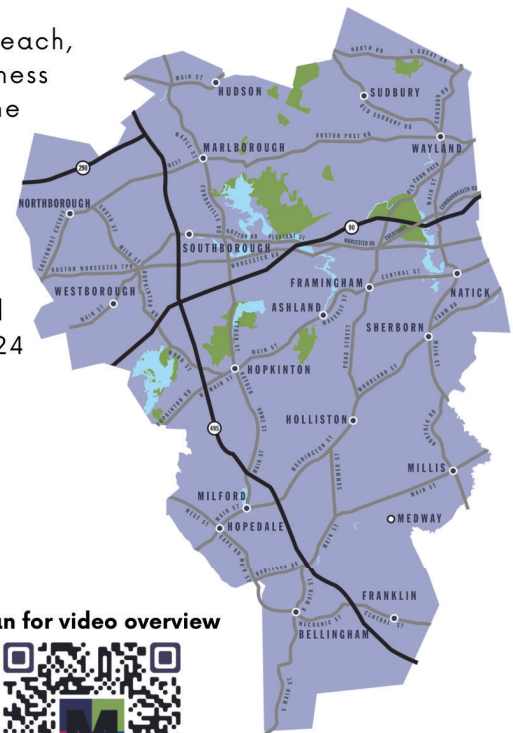

MetroWest Boston's region is equidistant from Boston's, Worcester's, and Providence's airports; the region is just a half hour from Boston but costs a fraction of big city prices. MetroWest has the lowest average hotel room rate of any region in Massachusetts, at just $142 per night with free parking, compared to Boston's average rate of $357/night with parking, making this region an affordable location for meetings, conferences, and conventions. With a variety of transportation options, including trains, buses and airport shuttles, getting to the region is easy as well.

Our conference hotels offer 7,500 to 67,500 square feet of event space each, plus all the amenities you need for your event, from state-of-the-art business centers to high-speed WiFi, onsite catering to impeccable service. But the region has a lot more to offer than just traditional hotel meeting space. Consider staying in MetroWest but holding your conference at the American Heritage Museum, with 26,000 square feet of space including a hangar full of antique planes, or maybe at the Wayside Inn, the oldest inn in America with 11 meeting rooms and onsite catering, or perhaps at Hopkinton Center for the Arts with over 6,000 square feet of theater and gallery space plus a beautiful outdoor amphitheater. Explore these and 24 other offsite venues for your next meeting in MetroWest.